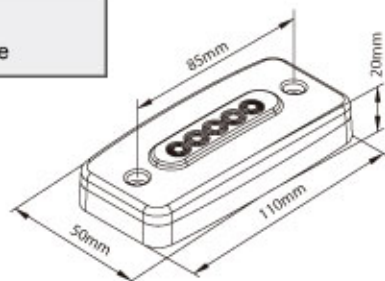

紅殼紅 ▶*
5 Cross LED / 3線wire

大功率 High Power

1360-AA

黃殼黃 ▶*
5 Cross LED / 3線wire

6 5080 方餅 5 LED 燈 三線恆亮型 □12V、□24V

Rectangular LED Side Lamp Series 5 LED / 3 wire.

5080-RR

紅殼紅 ▶*
5 LED / 3線wire