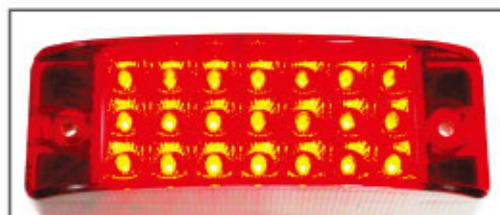

II 電子LED車燈類 LED LAMP EL SERIES

7 12851/12861 LED燈 Rectangular LED With Reflex Side Lamp Series. □12V、□24V

7-1 12851 21 LED燈 附反射 三線恆亮型 21 LED / 3 Wire With Reflex Shine Lamp.