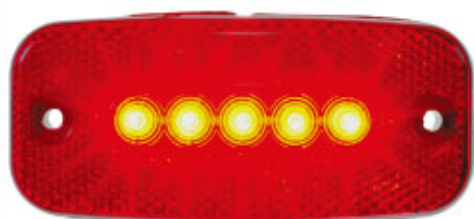

II 電子LED車燈類 LED LAMP EL SERIES

5 1360 5 十字LED

三線恆亮型

5 Cross LED

Side Lamp Series 3 wire.

□12V、□24V

大功率 High Power

1360-RR

紅殼紅 ▶*
5 Cross LED / 3線wire

大功率 High Power

1360-AA

黃殼黃 ▶*
5 Cross LED / 3線wire

6 5080 方餅 5 LED 燈 三線恆亮型 □12V、□24V

Rectangular LED Side Lamp Series 5 LED / 3 wire.

5080-RR

紅殼紅 ▶*
5 LED / 3線wire

5080-AA

黃殼黃 ▶*
5 LED / 3線wire

5080-WA

白殼紅 ◻*
5 LED / 3線wire

5080-WA

白殼黃 ◻*
5 LED / 3線wire

5080-WB

白殼藍 ◻*
5 LED / 3線wire