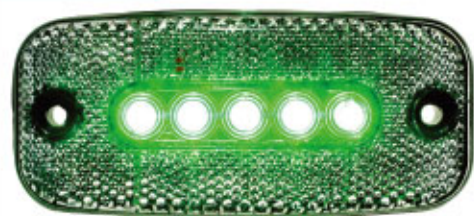

II 電子LED車燈類 LED LAMP EL SERIES

5 1360 5 十字LED

三線恆亮型

5 Cross LED

Side Lamp Series 3 wire.

□12V、□24V

大功率 High Power

1360-RR

紅殼紅 ▶*
5 Cross LED / 3線wire

大功率 High Power

1360-AA

黃殼黃 ▶*
5 Cross LED / 3線wire

6 5080 方餅 5 LED 燈 三線恆亮型 □12V、□24V

Rectangular LED Side Lamp Series 5 LED / 3 wire.

5080-RR

紅殼紅 ▶*
5 LED / 3線wire

5080-AA

黃殼黃 ▶*
5 LED / 3線wire

5080-WA

白殼紅 ◻*
5 LED / 3線wire

5080-WA

白殼黃 ◻*
5 LED / 3線wire

5080-WB

白殼藍 ◻*
5 LED / 3線wire

5080-WG

白殼綠 ◻*
5 LED / 3線wire

5080-WW

白殼白 ◻*
5 LED / 3線wire

5080-WRB

白殼3紅2藍 ◻*
5 LED / 3線wire

II 電子LED車燈類 LED LAMP EL SERIES

7 12851/12861 LED燈 Rectangular LED With Reflex Side Lamp Series. □12V、□24V