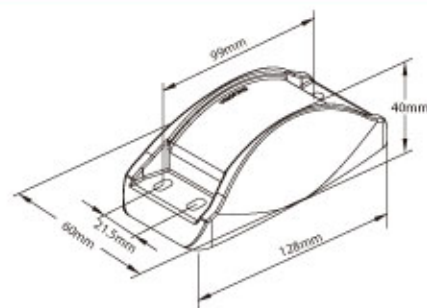

II 電子LED車燈類 LED LAMP EL SERIES

5 1360 5 十字LED

三線恆亮型

5 Cross LED

Side Lamp Series 3 wire.

□12V、□24V

大功率 High Power

1360-RR

紅殼紅 ▶*
5 Cross LED / 3線wire