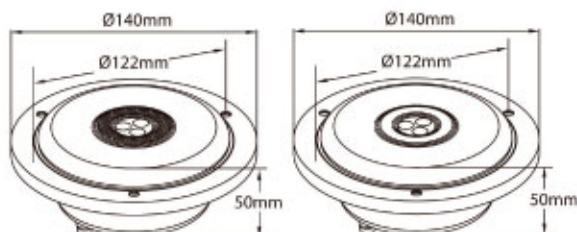

II 電子LED車燈類 LED LAMP EL SERIES

9-2 5601 / 5601F 紅殼/黃殼單圈 1色 18SQ+9 LED 燈 4線
Red / amber Lens 4 wire. (F : 附反射 With Reflex design)

Muti-Funtions

5601-11R 單粒紅 * 3線wire/ 18SQ+9 LED	5601-12A 單粒黃 * 3線wire/ 18SQ+9 LED	5601F-11R 單粒紅 * 3線wire/ 18SQ+9 LED 附反射 With Reflex	5601F-12A 單粒黃 * 3線wire/ 18SQ+9 LED 附反射 With Reflex

5601-212 2 孔白鐵直板 2 holes Stainless I type Plate	5601-312 3 孔白鐵直板 3 holes Stainless I type Plate
5601-213 2 孔白鐵彎板 2 holes Stainless L type Plate	5601-313 3 孔白鐵彎板 3 holes Stainless L type Plate

F : 附反射 With Reflex design

5601F-212 2 孔白鐵直板 附反射 2 holes Stainless I type Plate With Reflex	5601F-312 3 孔白鐵直板 附反射 3 holes Stainless I type Plate With Reflex
5601F-213 2 孔白鐵彎板 附反射 2 holes Stainless L type Plate With Reflex	5601F-313 3 孔白鐵彎板 附反射 3 holes Stainless L type Plate With Reflex