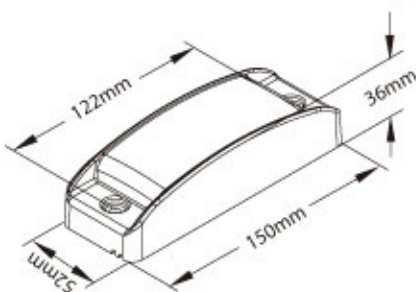

II 電子LED車燈類 LED LAMP EL SERIES

7 12851/12861 LED燈 Rectangular LED With Reflex Side Lamp Series. □12V、□24V

7-1 12851 21 LED燈 附反射 三線恆亮型 21 LED / 3 Wire With Reflex Shine Lamp.