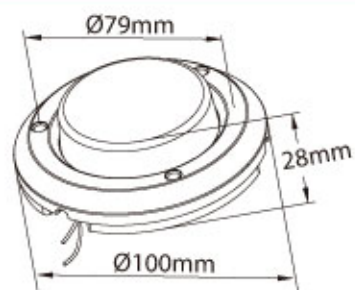

II 電子LED車燈類 LED LAMP EL SERIES

8 2606 圓扁 LED 燈 三線 Round LED Rear Lamp Series 3 wire.
□12V、□24V

Multi-Funtions

2606 紅殼紅 LED *3線wire/
-RR 6 LED & 7 super LED

2606 黃殼黃 LED *3線wire/
-AA 6 LED & 7 super LED