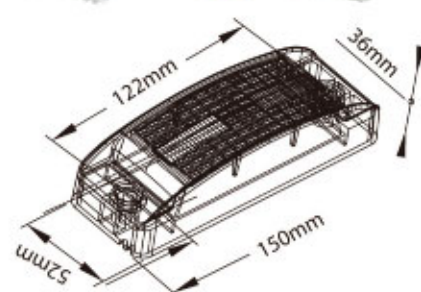

II 電子LED車燈類 LED LAMP EL SERIES

7 12851/12861 LED燈 Rectangular LED With Reflex Side Lamp Series. □12V、□24V

7-1 12851 21 LED燈 附反射 三線恆亮型 21 LED / 3 Wire With Reflex Shine Lamp.